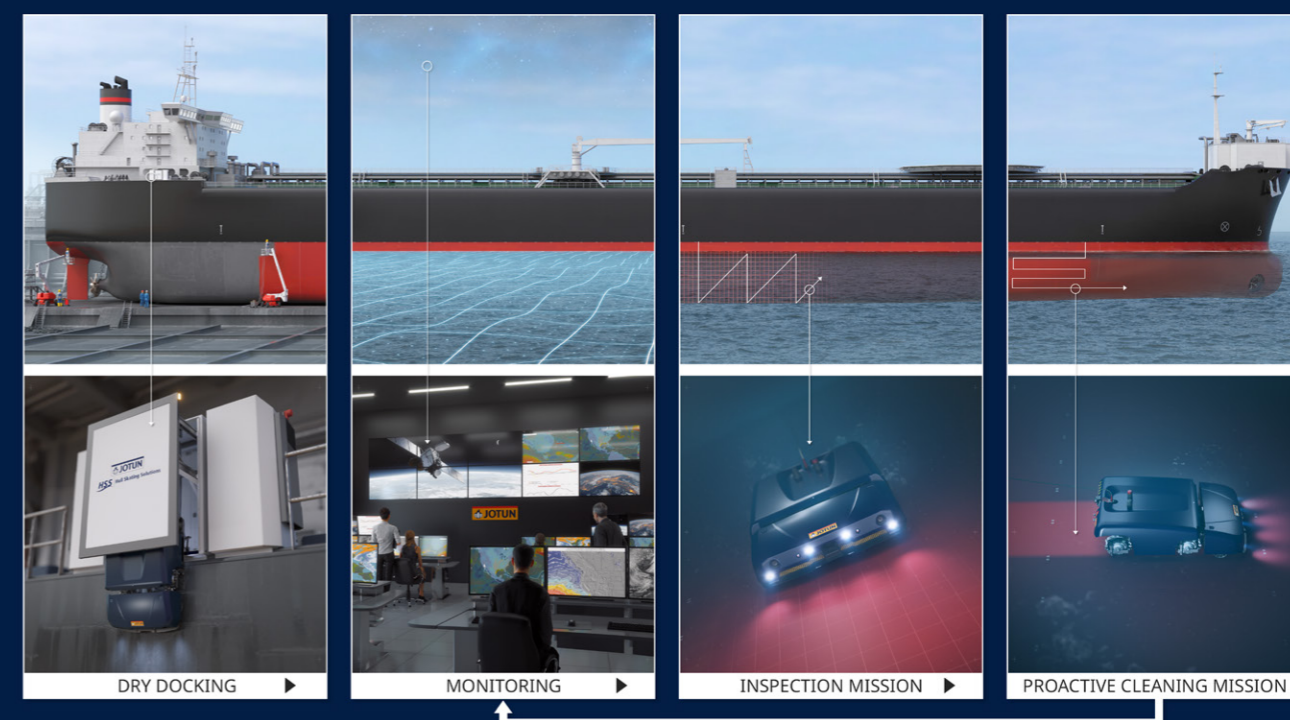

How it works

Economic and environmental benefits

Jotun Hull Skating Solutions provide market leading hull performance through high performance coating and proactive, efficient, safe and environmentally friendly cleaning and inspections.

- Full operational flexibility with unlimited idle days.
- Reduced fuel costs through a consistently clean hull and market leading hull performance.
- Reduced environmental footprint through less fuel consumption giving lower greenhouse gas (GHG) emissions.
- Reduced risk of spreading invasive species through the early removal of hull fouling at its geographical origin.
- Hull state verification capabilities available 24/7.