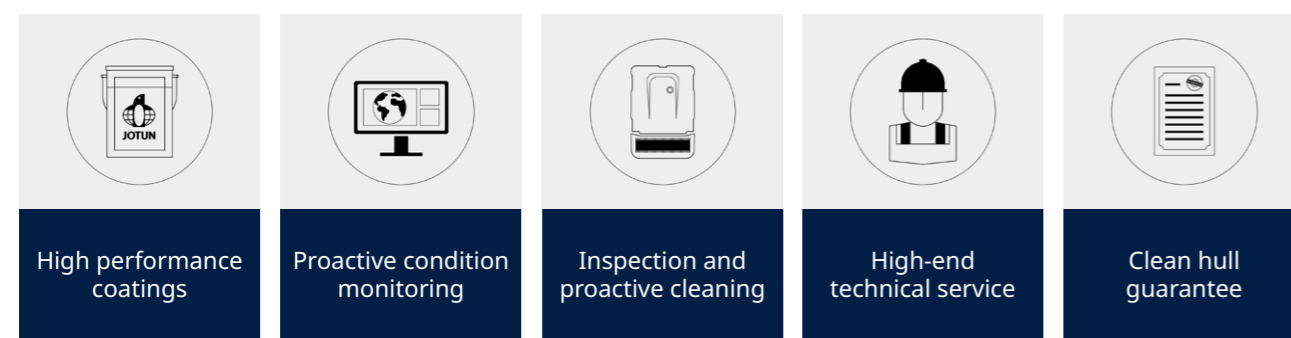

Vessels in challenging operations often need the hulls to be cleaned but this is a complex and costly operation, potentially damaging the coating, and incurs off-hire time. Utilizing divers also introduces health and safety issues, and cleaning without sufficient collection increases the possibility of transferring foreign species.

Many ship operators have to deal with these challenges regularly since available cleaning solutions are reactive and struggle to address these problems.

Proactive cleaning

Jotun has developed a revolutionary proactive cleaning solution for the most challenging operations. A primary component of Jotun Hull Skating Solutions is the unique, onboard Jotun HullSkater, the first robotic technology that has been purposed-designed for proactive cleaning. In combination with the premium SeaQuantum Skate antifouling coating and a set of services, Jotun Hull Skating Solutions will help ship operators combat early stage fouling, significantly reduce fuel costs, cut carbon emissions and limit the spread of invasive species.

Jotun Hull Skating Solutions consists of five elements, equally important for delivering an always clean hull: